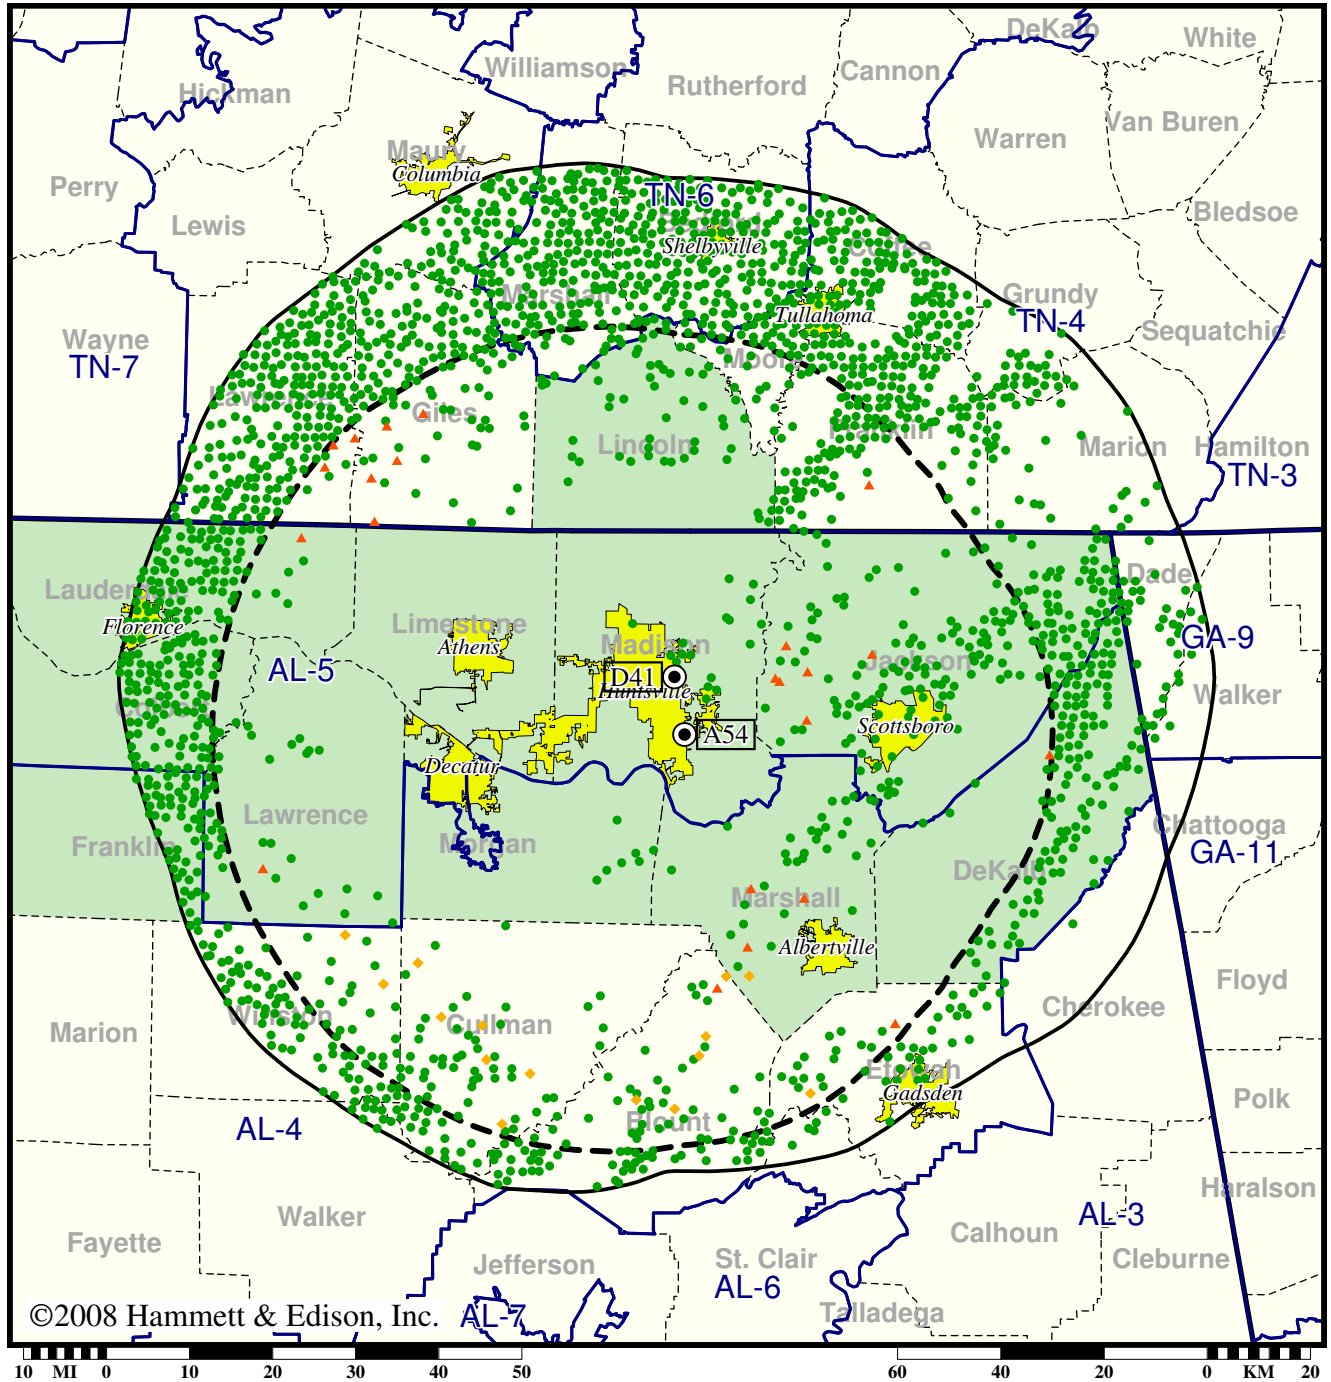

TV Station WZDX • Analog Channel 54, DTV Channel 41 • Huntsville, AL

Expected Change In Coverage: Post-Transition Appendix B Facility

Appendix B (solid): 400 kW ERP at 518 m HAAT, Network: Fox  
vs. Analog (dashed): 2240 kW ERP at 515 m HAAT, Network: Fox

Market: Huntsville-Decatur-Florence, AL

- Coverage gained after DTV transition
- (no symbol) No change in coverage
- ◆ Coverage lost but still served by same network
- ▲ Coverage lost and no other service by same network